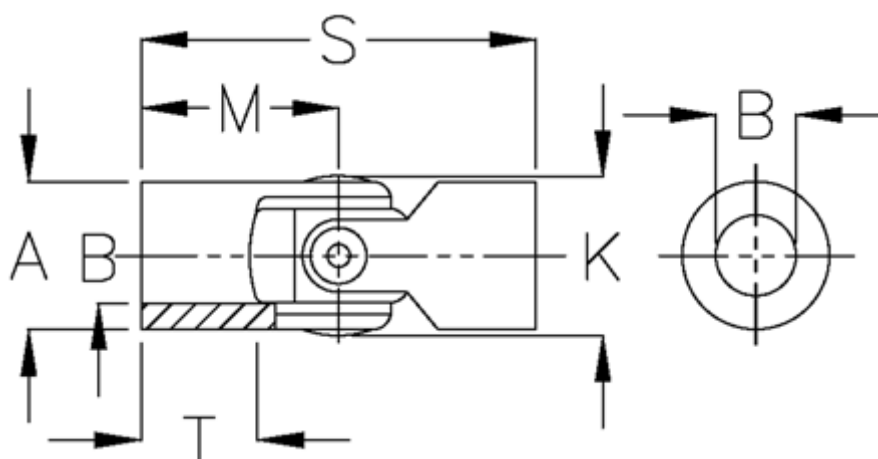

Article number: 07720410

Description: Single cross joint w/slide bearing
Short version, 0.720.410

Measures

A	= 20
B H7	= 10
K	= 21.5
M	= 24.0
MD max N m	= 20
s	= 48
T	= 13